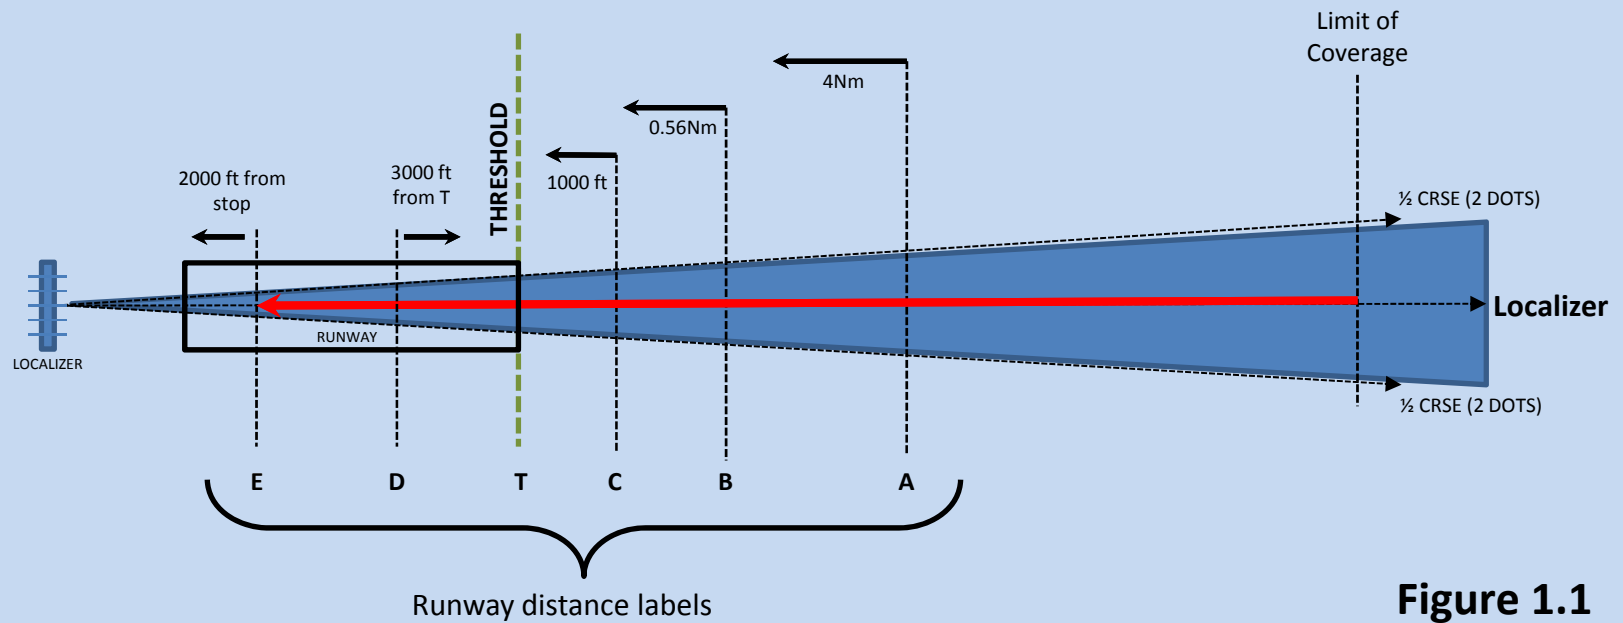

ILS Integrity Classification

Point along the extended runway centerline where the Localizer and Glidepath signals are performing within CAT III tolerances

Figure 1.1

NOTE: The red line indicates where the Localizer and Glidepath signals are assessed against CAT III ILS technical structure tolerances.