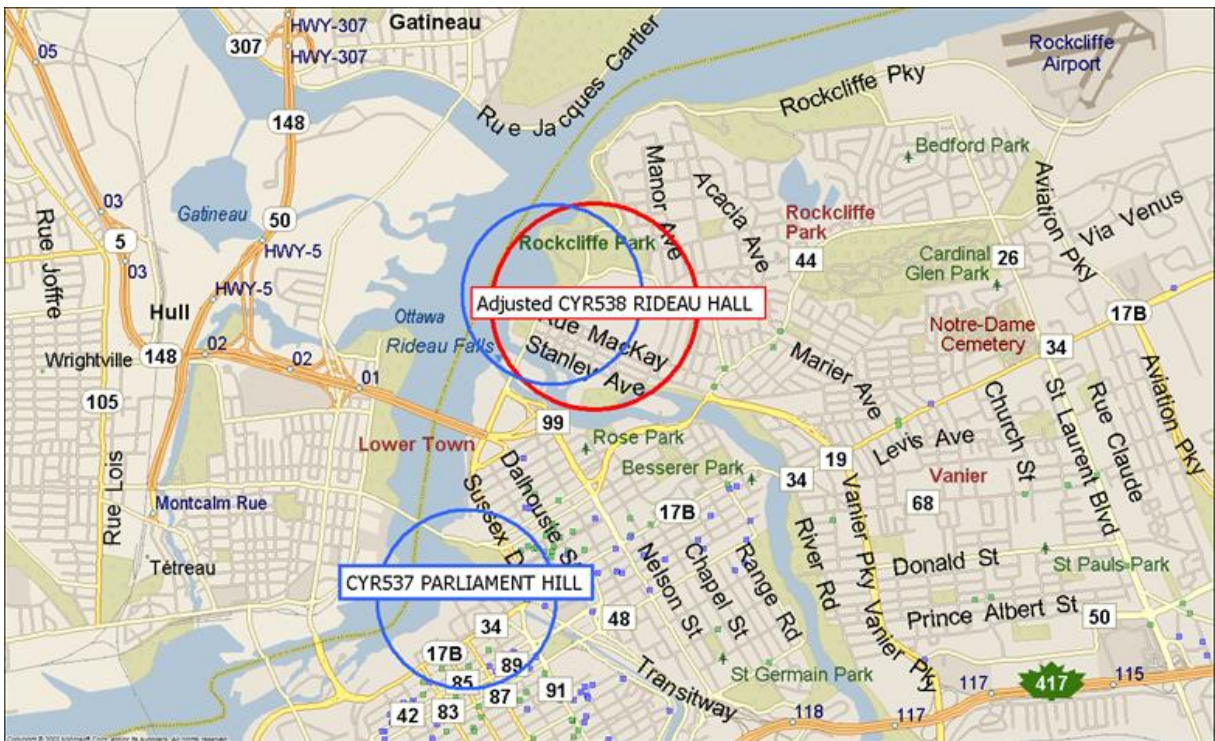

NOTICE OF CHANGE

ADJUSTMENT OF CYR538 RIDEAU HALL, ON

NAV CANADA, the country's provider of civil air navigation services, at the request of the RCMP has made an adjustment to the location and dimension of the restricted airspace CYR538 over the Governor General's Residence, Rideau Hall. The purpose of this change is to enhance the security of the Rideau Hall buildings and grounds.

The new dimension and coordinates are as follows: The airspace within the area bounded by a circle of 0.4 nautical mile radius centred on N45°26'38.90" W075°41'17.80", surface to 3,000' ASL (See map sketch below).

This change is planned to take effect 07 December 2017, at 09:01 Coordinated Universal Time (UTC). The appropriate aeronautical publications will be amended. Note that on this date the AIC will revert to an AIP Supplement for reference until the new Ottawa VTA (AIR 1905) is published in May 2018.

NOT FOR NAVIGATION

For further information please contact:

NAV CANADA
Customer Service
77 Metcalfe Street
Ottawa, ON K1P 5L6

Tel.: 800-876-4693
Fax: 877-663-6656
E-mail: service@navcanada.ca