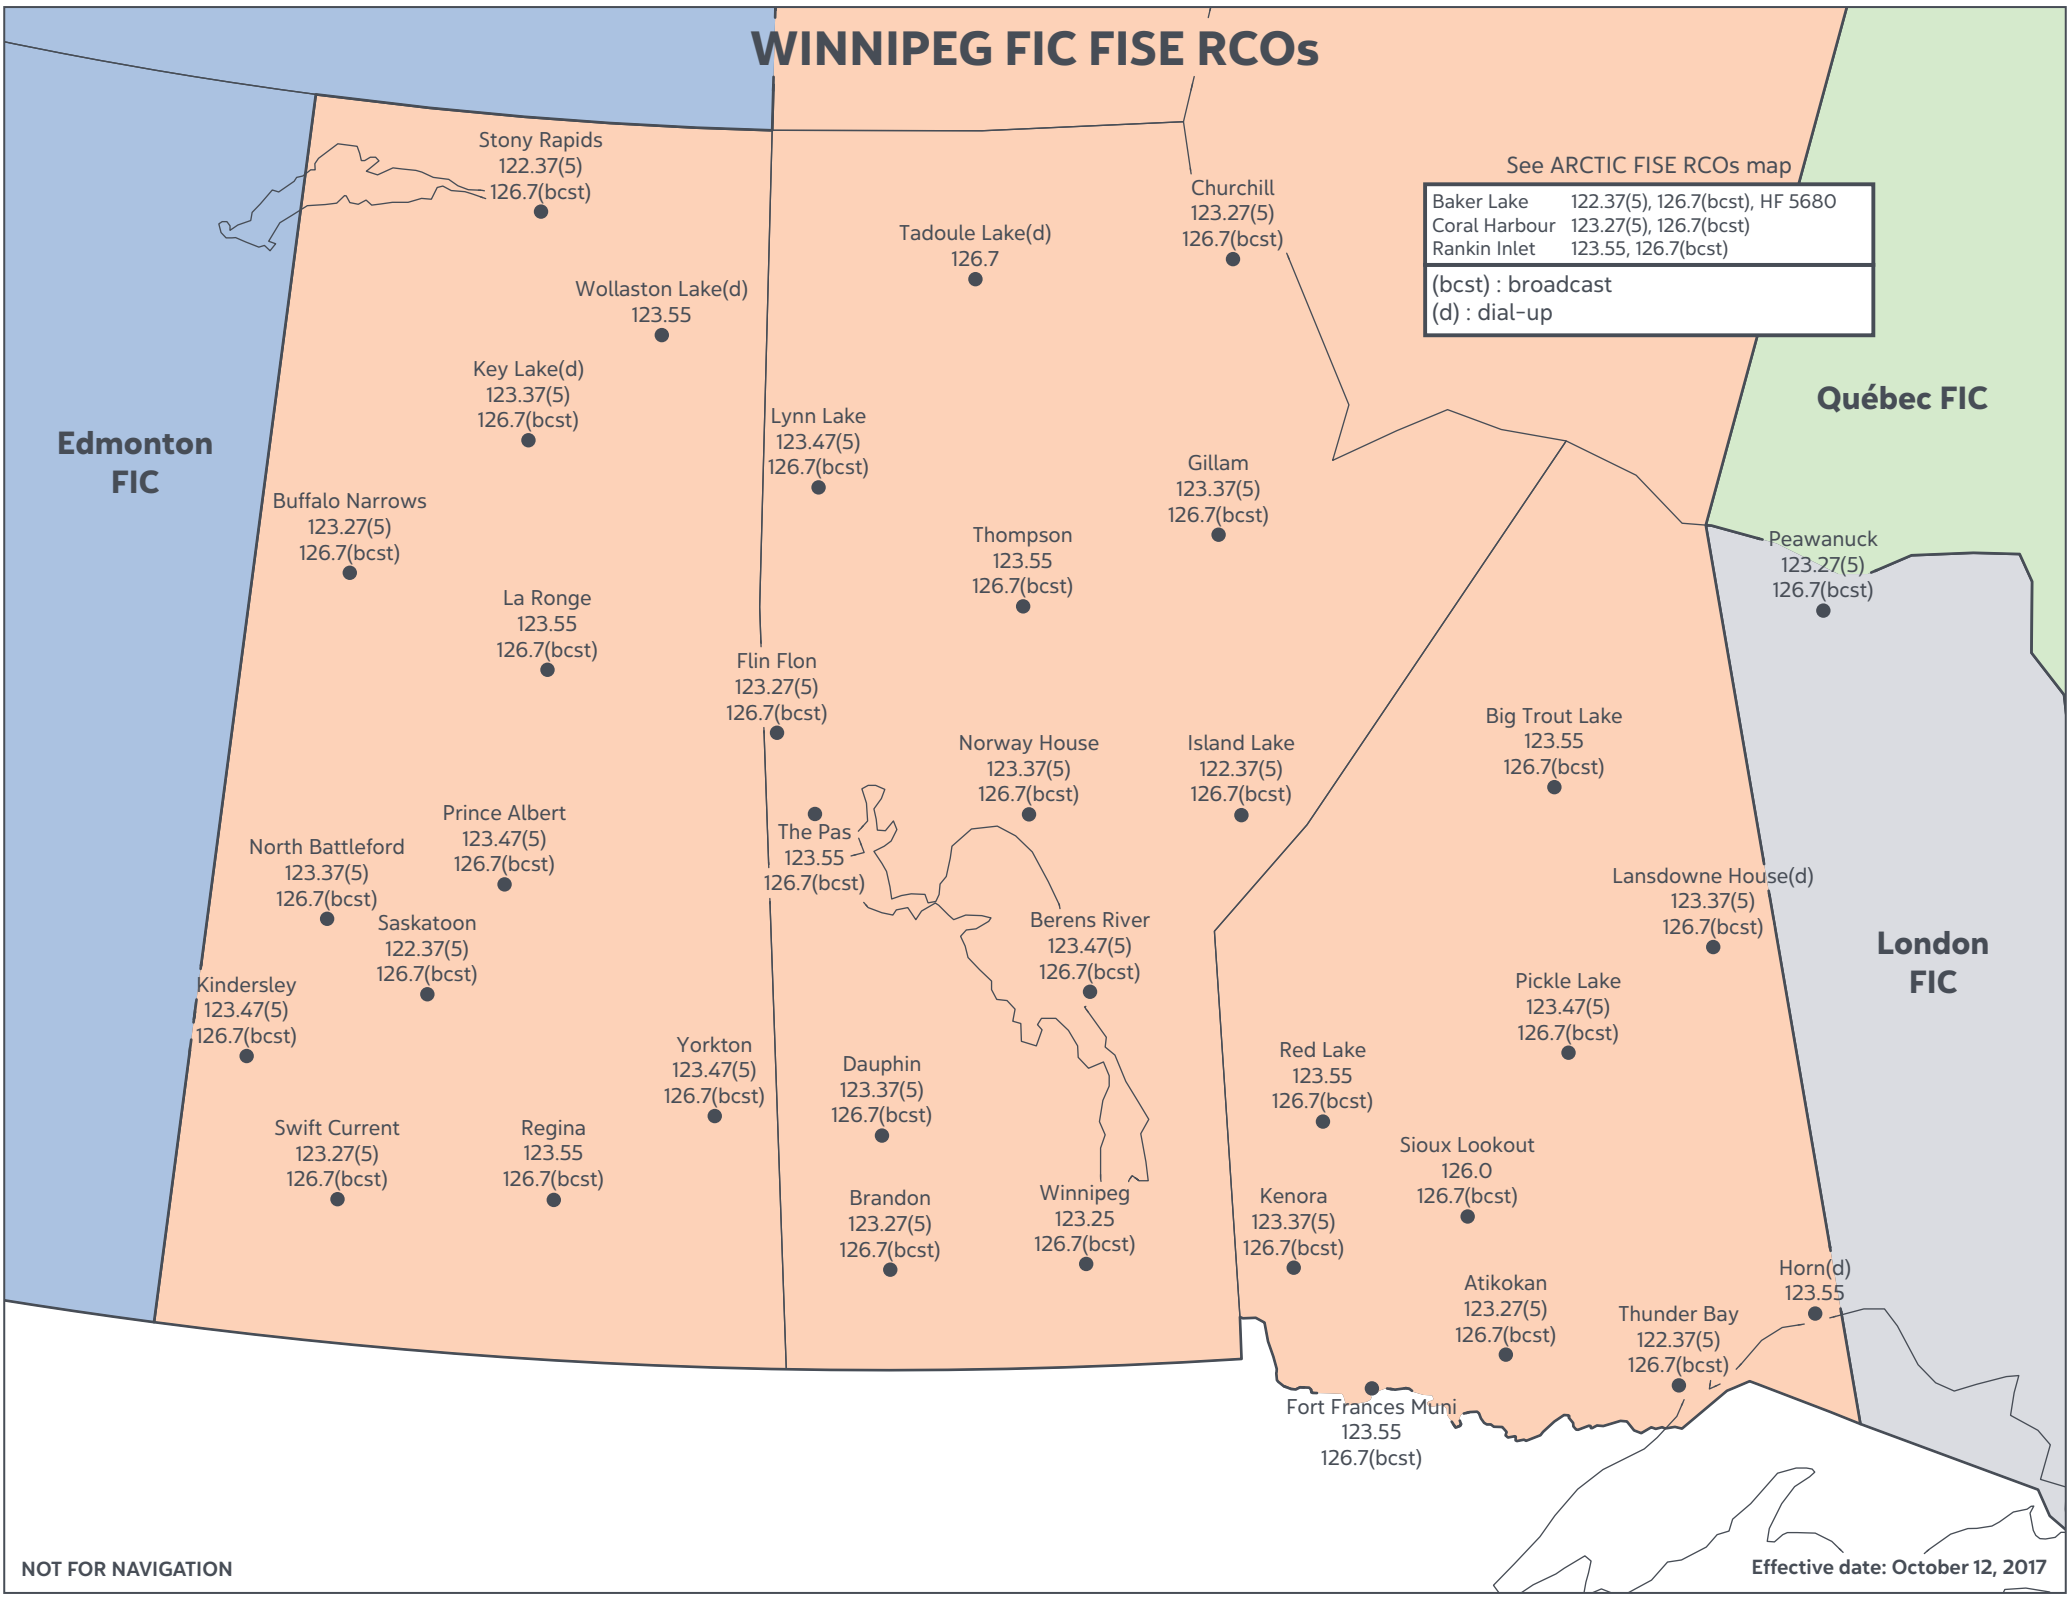

WINNIPEG FIC FISE RCOs

See ARCTIC FISE RCOs map

Baker Lake	122.37(5), 126.7(bcst), HF 5680
Coral Harbour	123.27(5), 126.7(bcst)
Rankin Inlet	123.55, 126.7(bcst)

(bcst) : broadcast
(d) : dial-up