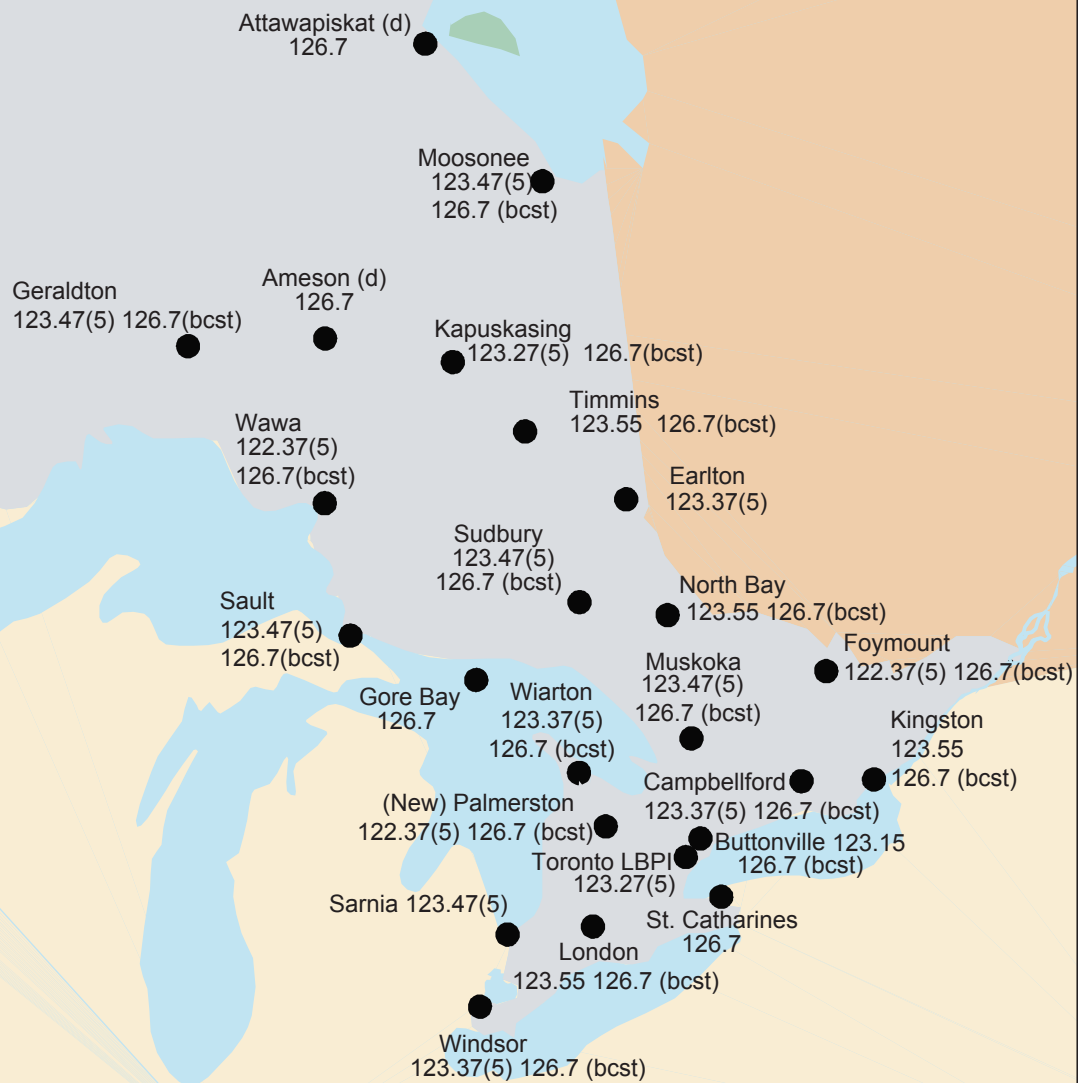

LONDON FIC FISE RCOs

(d) = dial-up

(bcst) = broadcast

NOT FOR NAVIGATION