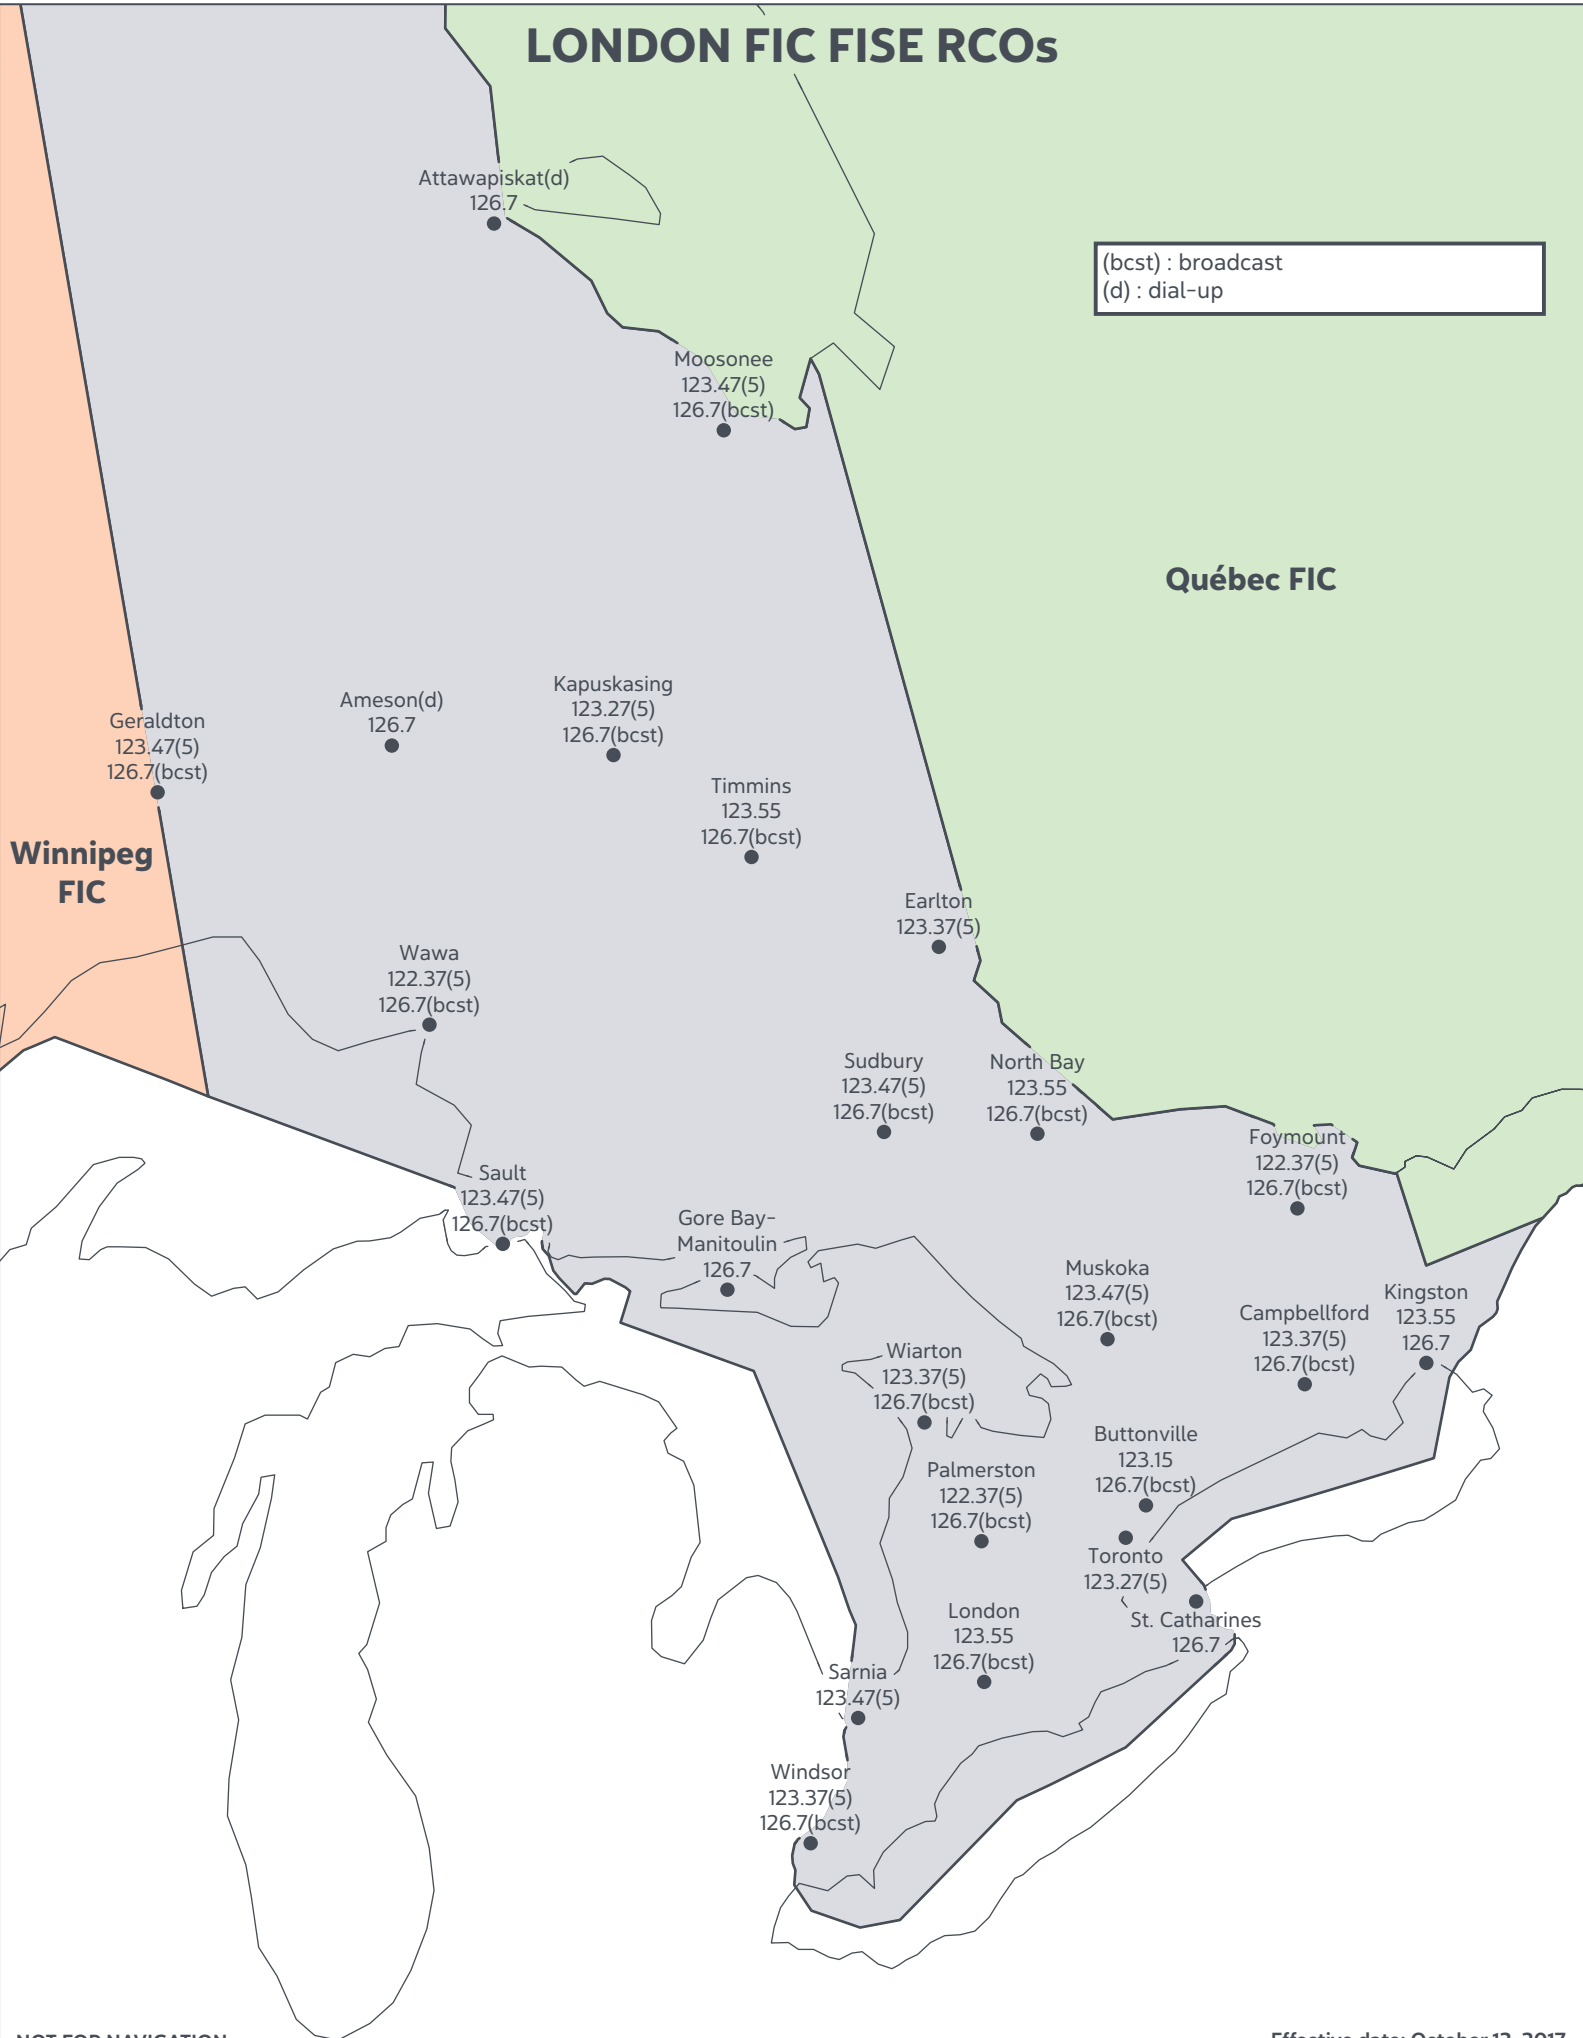

LONDON FIC FISE RCOs

(bcst) : broadcast
(d) : dial-up

Attawapiskat(d)
126.7

Moosonee
123.47(5)
126.7(bcst)

Geraldton
123.47(5)
126.7(bcst)

Ameson(d)
126.7

Kapuskasing
123.27(5)
126.7(bcst)

Timmins
123.55
126.7(bcst)

Earleton
123.37(5)

Wawa
122.37(5)
126.7(bcst)

Sudbury
123.47(5)
126.7(bcst)

North Bay
123.55
126.7(bcst)

Foymount
122.37(5)
126.7(bcst)

Sault
123.47(5)
126.7(bcst)

Gore Bay-
Manitoulin
126.7

Muskoka
123.47(5)
126.7(bcst)

Campbellford
123.37(5)
126.7(bcst)

Kingston
123.55
126.7

Warton
123.37(5)
126.7(bcst)

Palmerston
122.37(5)
126.7(bcst)

Buttonville
123.15
126.7(bcst)

Toronto
123.27(5)

London
123.55
126.7(bcst)

St. Catharines
126.7