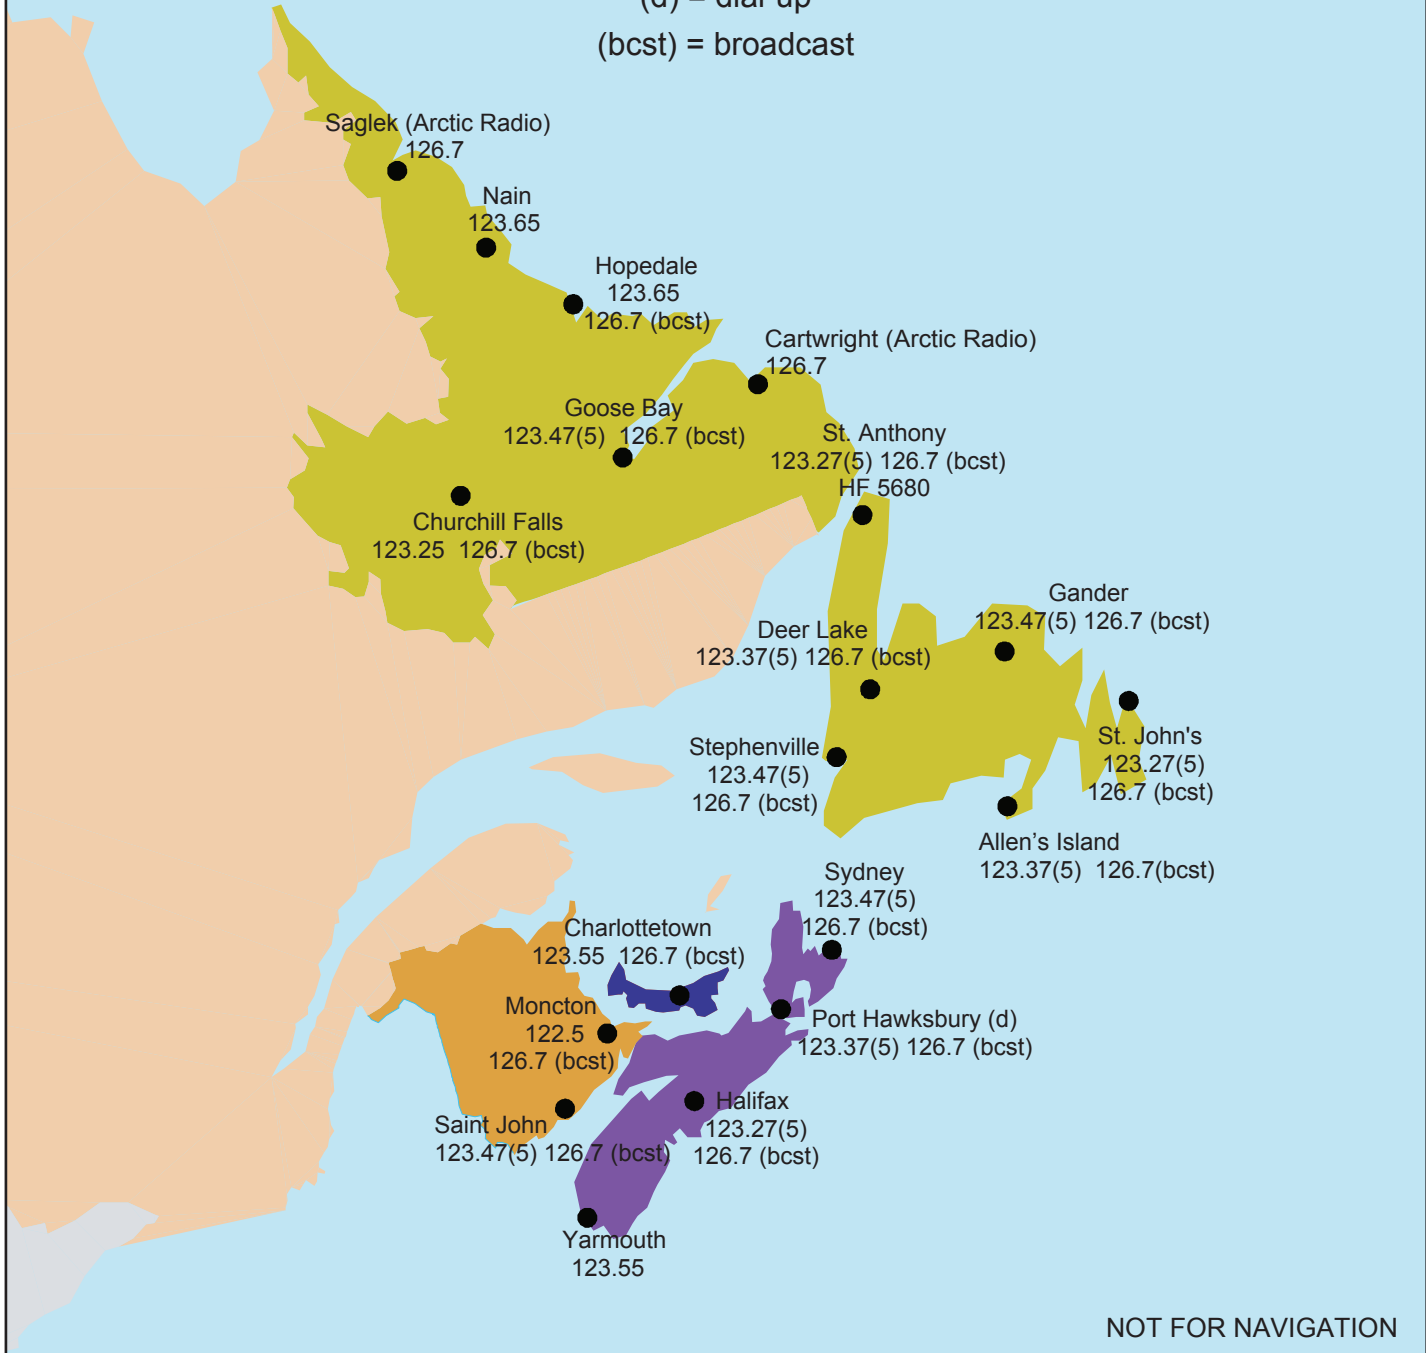

HALIFAX FIC FISE RCOs

(d) = dial-up

(bcst) = broadcast

NOT FOR NAVIGATION