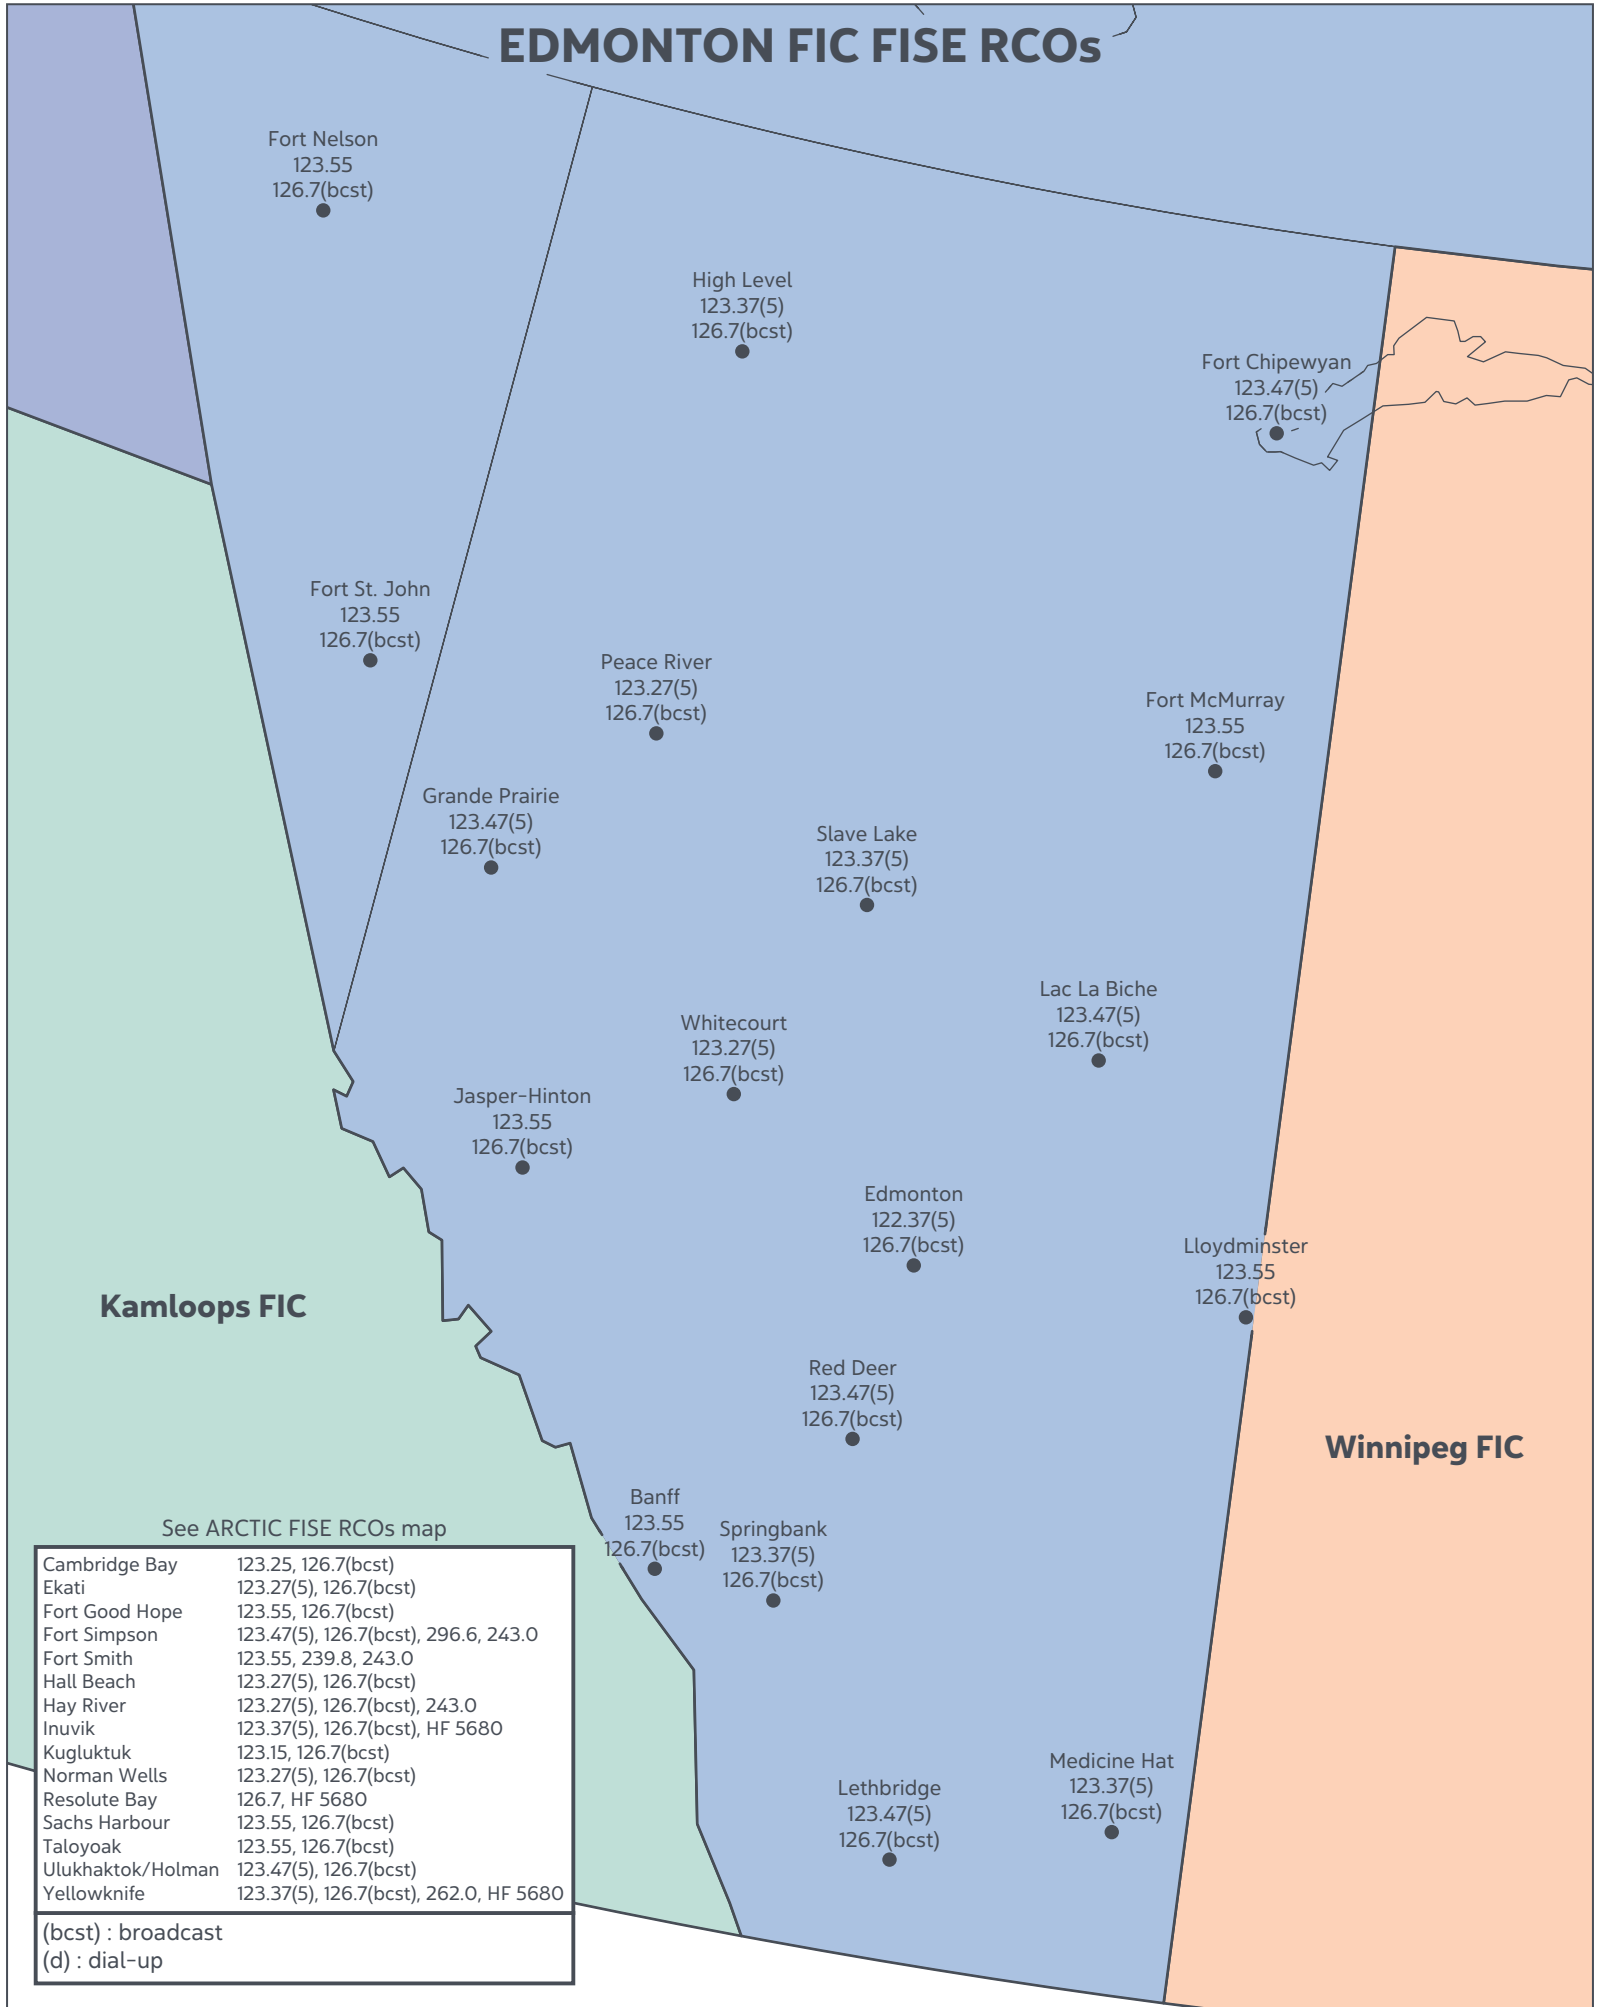

EDMONTON FIC FISE RCOs

Kamloops FIC

Winnipeg FIC

See ARCTIC FISE RCOs map

Cambridge Bay	123.25, 126.7(bcst)
Ekati	123.27(5), 126.7(bcst)
Fort Good Hope	123.55, 126.7(bcst)
Fort Simpson	123.47(5), 126.7(bcst), 296.6, 243.0
Fort Smith	123.55, 239.8, 243.0
Hall Beach	123.27(5), 126.7(bcst)
Hay River	123.27(5), 126.7(bcst), 243.0
Inuvik	123.37(5), 126.7(bcst), HF 5680
Kugluktuk	123.15, 126.7(bcst)
Norman Wells	123.27(5), 126.7(bcst)
Resolute Bay	126.7, HF 5680
Sachs Harbour	123.55, 126.7(bcst)
Taloyoak	123.55, 126.7(bcst)
Ulukhaktok/Holman	123.47(5), 126.7(bcst)
Yellowknife	123.37(5), 126.7(bcst), 262.0, HF 5680

(bcst) : broadcast
(d) : dial-up