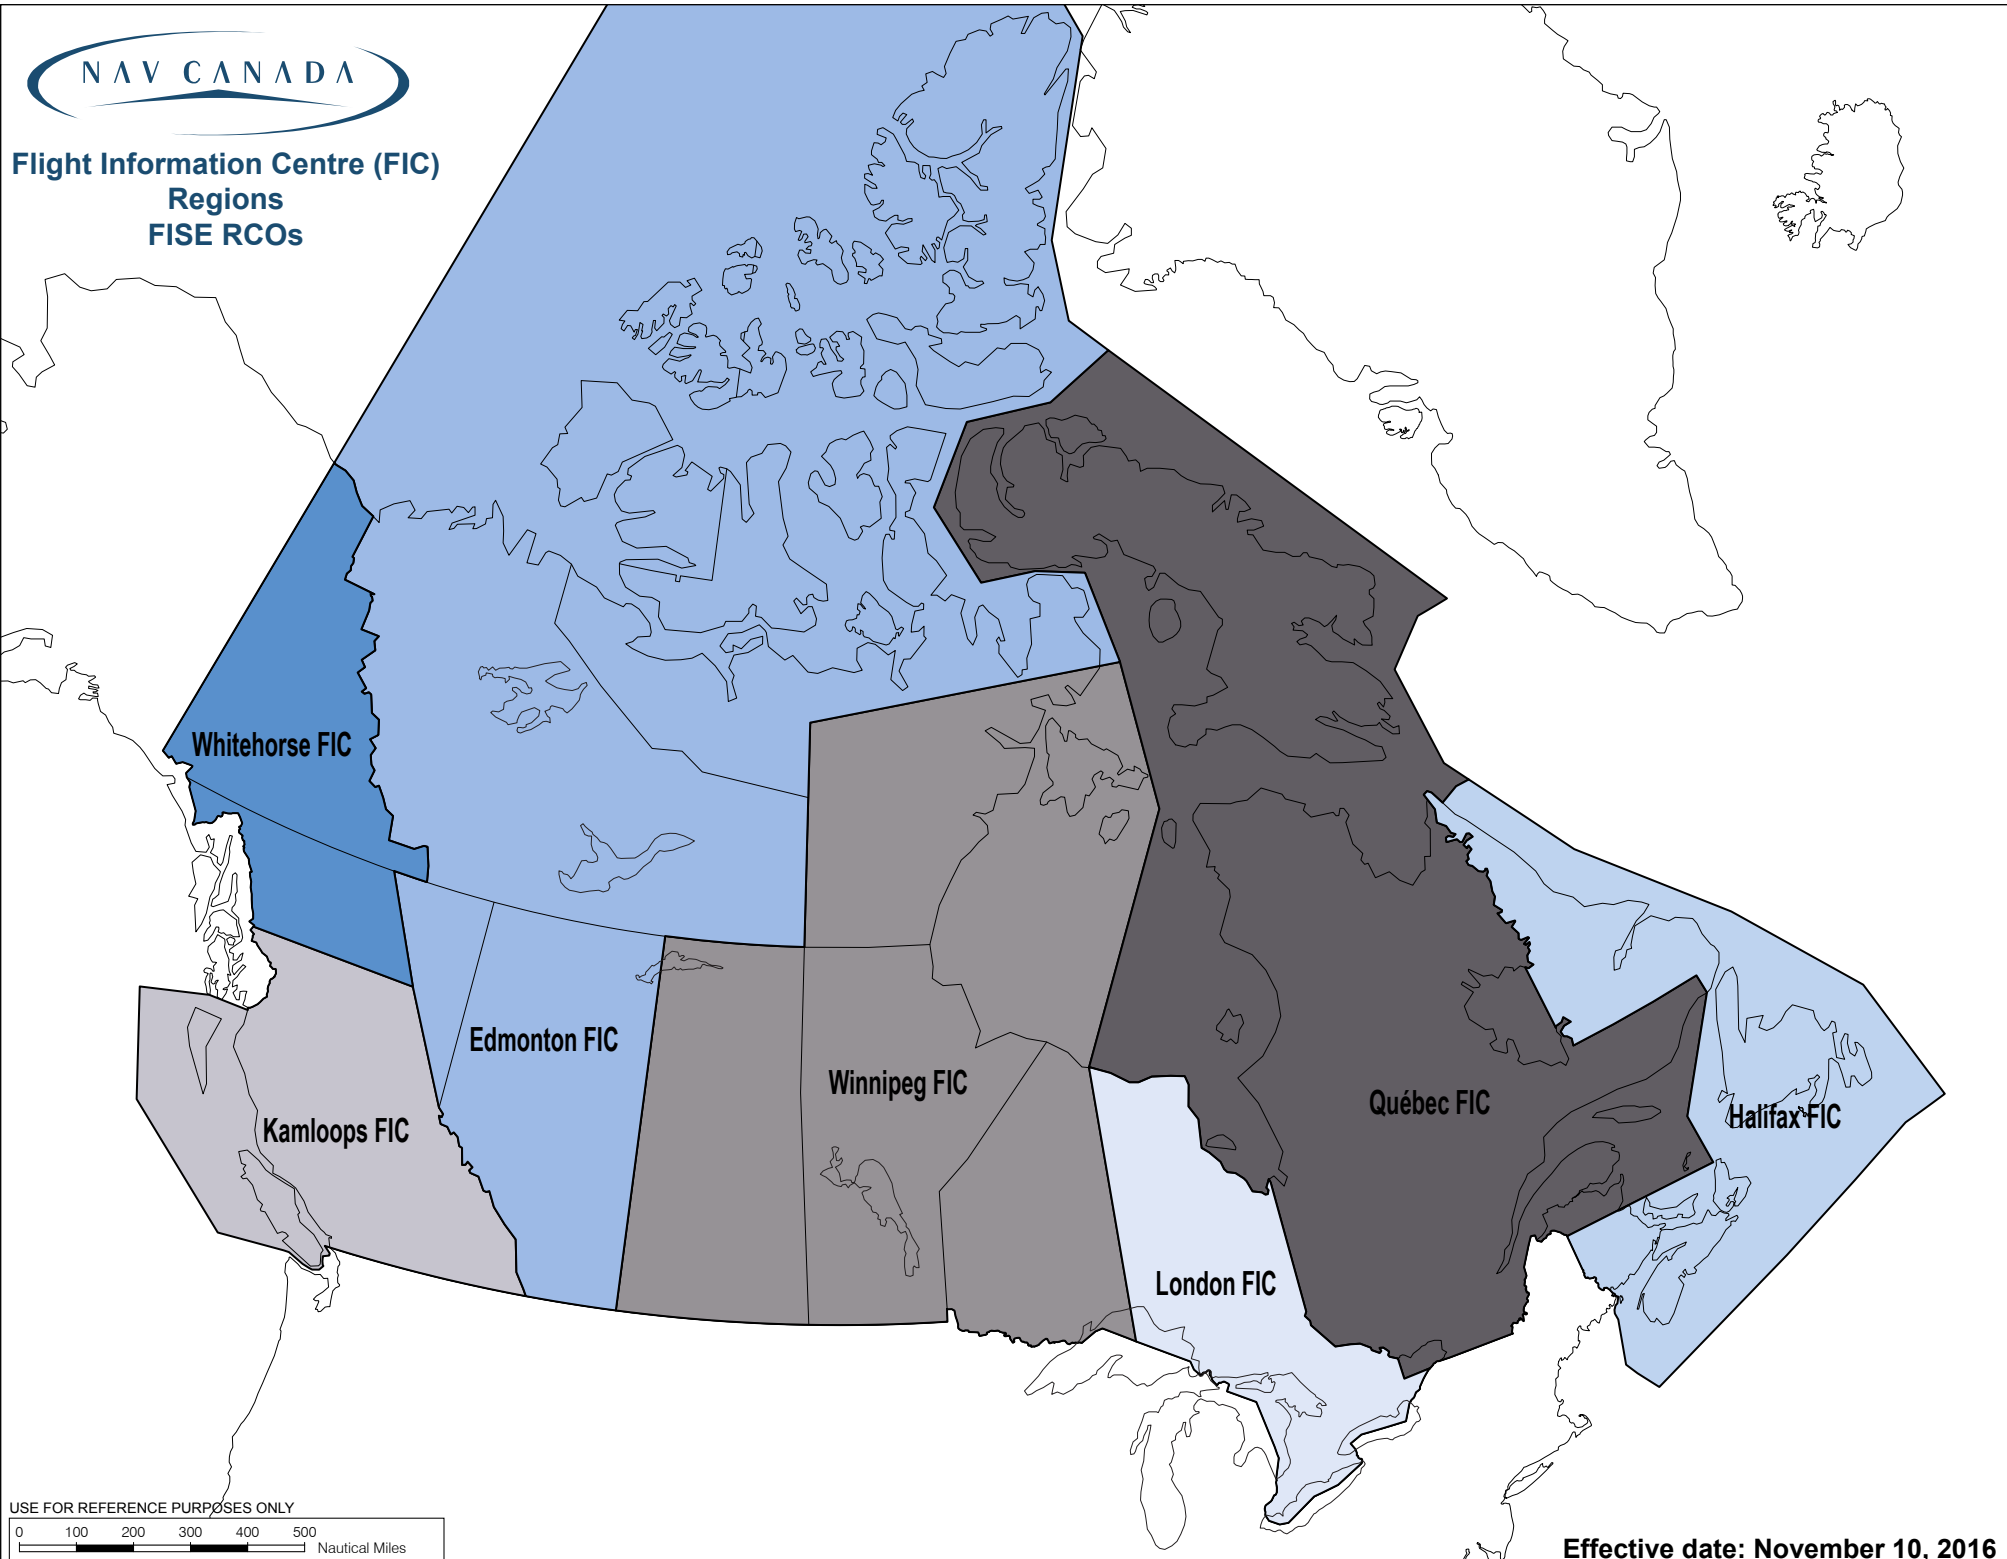

**Flight Information Centre (FIC)
Regions
FISE RCOs**

Effective date: November 10, 2016