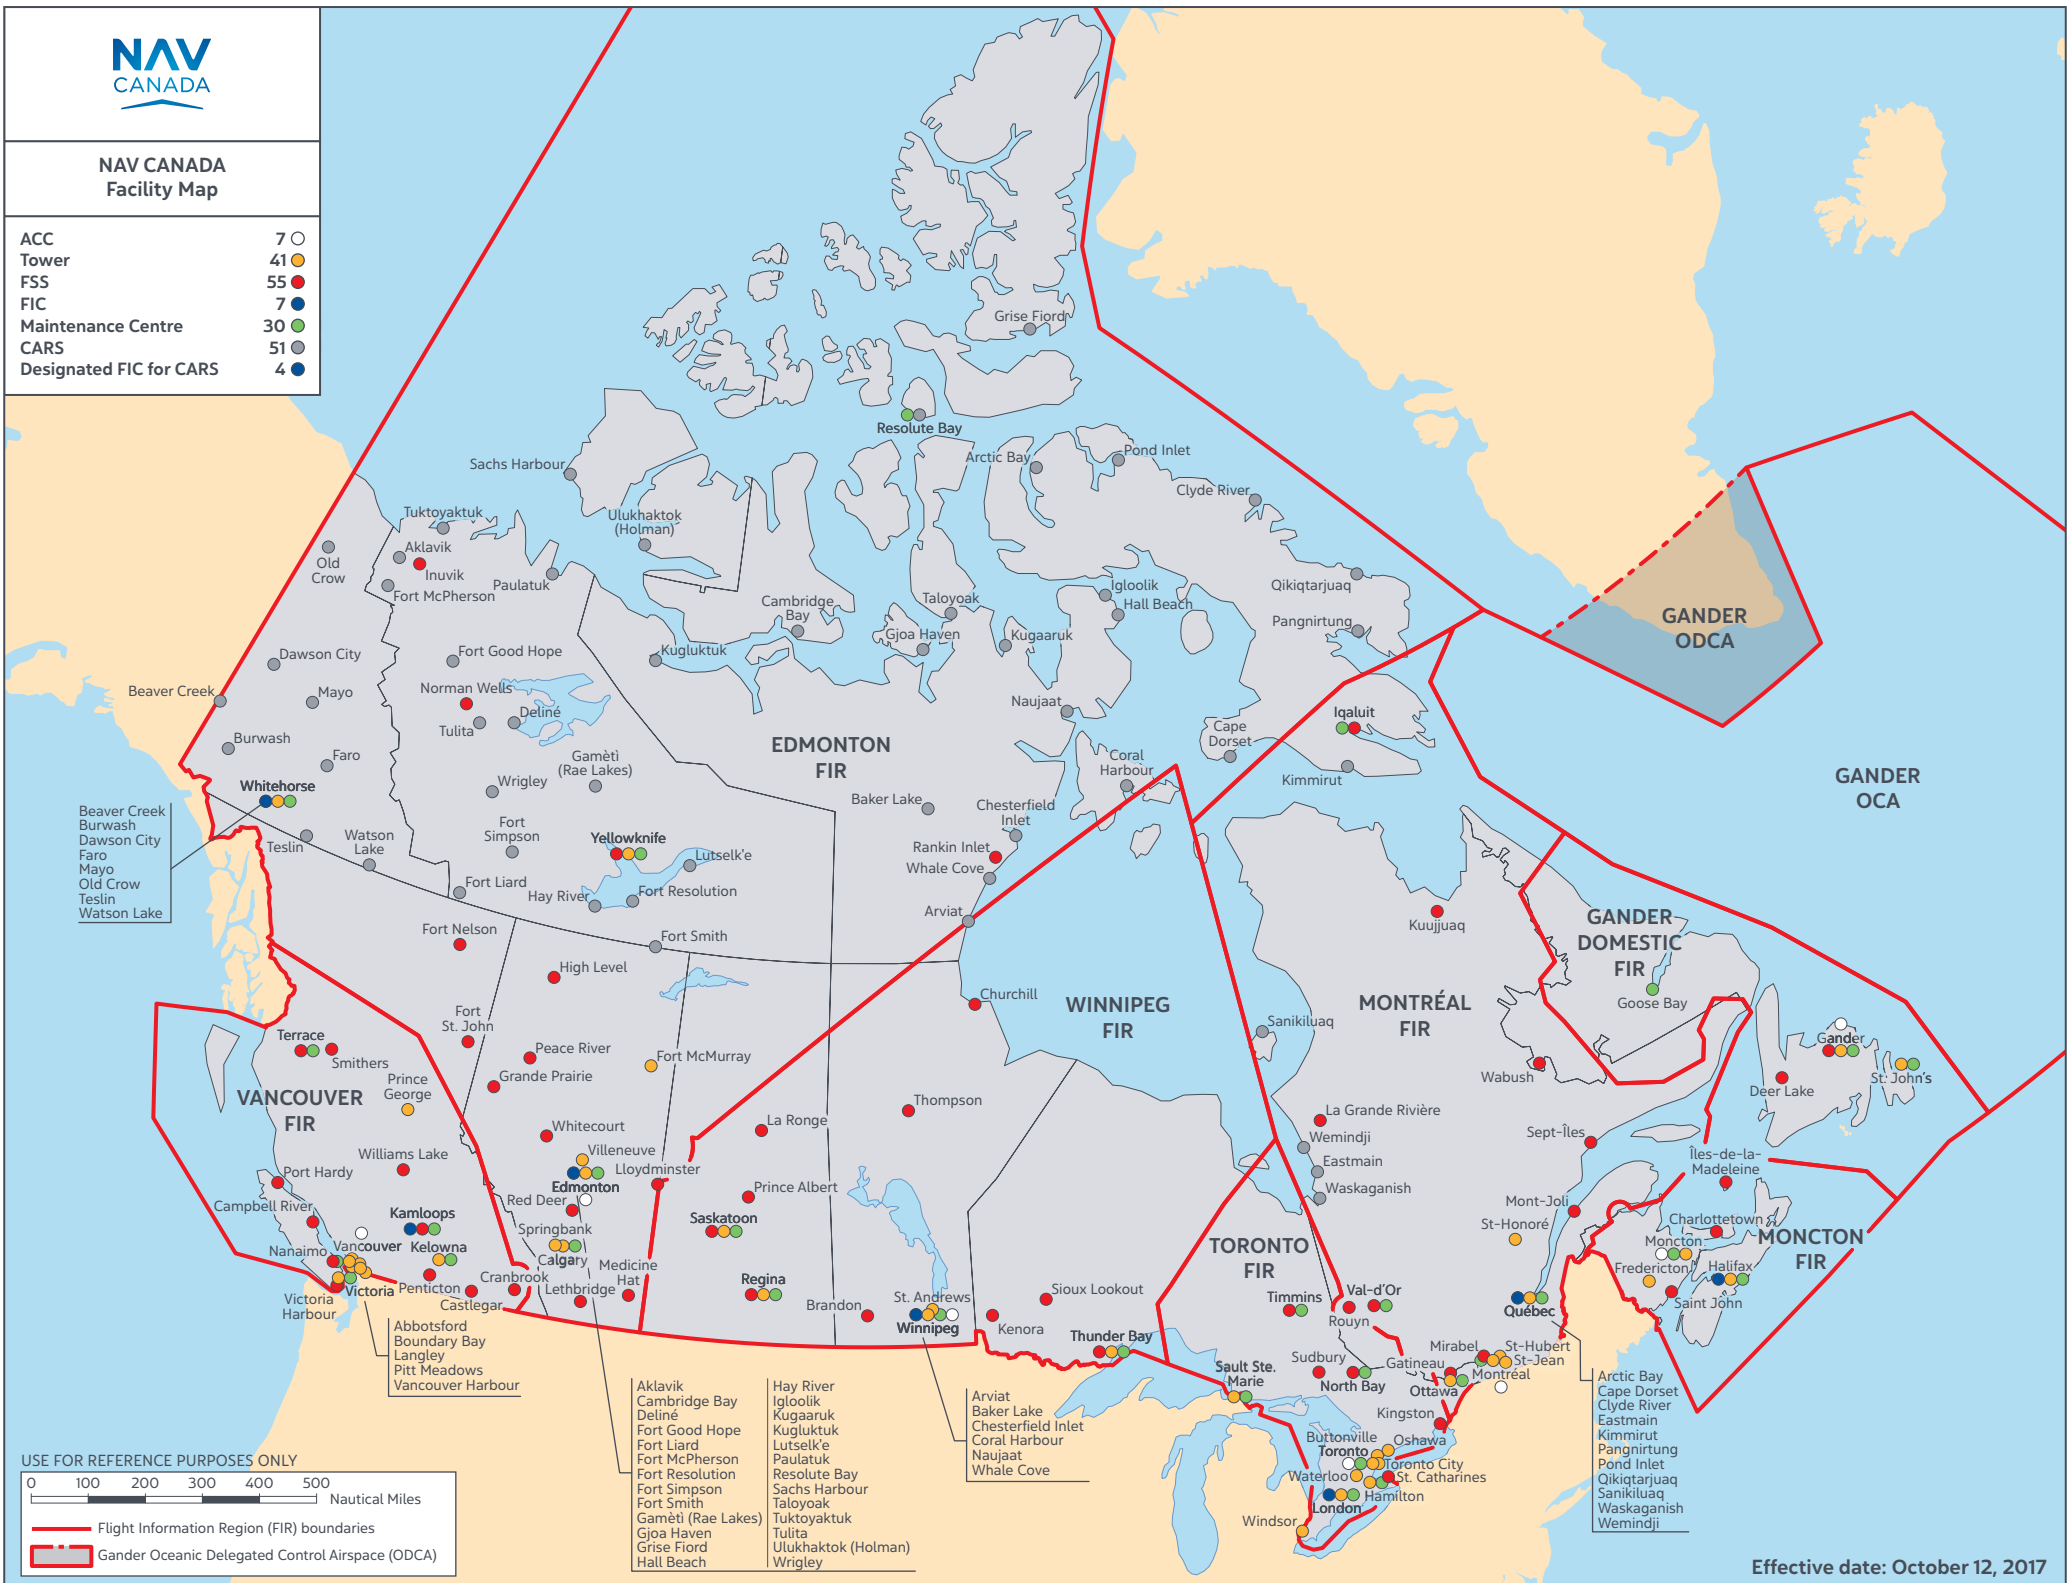

NAV CANADA Facility Map

ACC	7	○
Tower	41	●
FSS	55	●
FIC	7	●
Maintenance Centre	30	●
CARS	51	●
Designated FIC for CARS	4	●

Beaver Creek
Burwash
Dawson City
Faro
Mayo
Old Crow
Teslin
Watson Lake

Aklavik
Cambridge Bay
Igloolik
Kugaaruk
Kugluktuk
Lutsel'k'e
Paulatuk
Resolute Bay
Sachs Harbour
Taloyoak
Tuktoyaktuk
Tulita
Ulukhaktok (Holman)
Wrigley

Arviat
Baker Lake
Chesterfield Inlet
Coral Harbour
Nauyasat
Whale Cove

Arctic Bay
Cape Dorset
Clyde River
Eastmain
Kimmirut
Pangnirtung
Pond Inlet
Qikiqtarjuaq
Sanikiluaq
Waskaganish
Wemindji

- Flight Information Region (FIR) boundaries
- Gander Oceanic Delegated Control Airspace (ODCA)