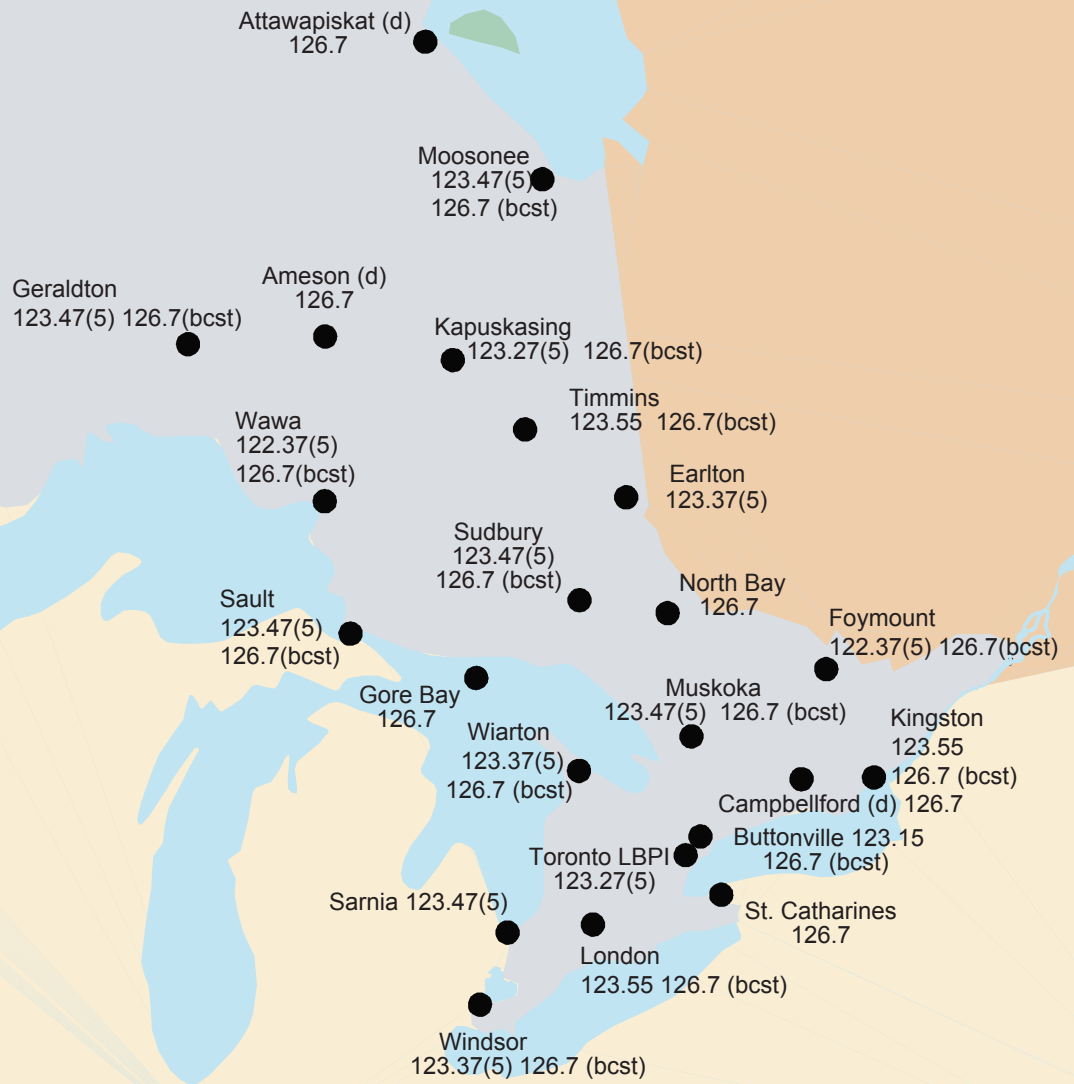

LONDON FIC FISE RCOs

(d) = dial-up

(bcst) = broadcast

NOT FOR NAVIGATION